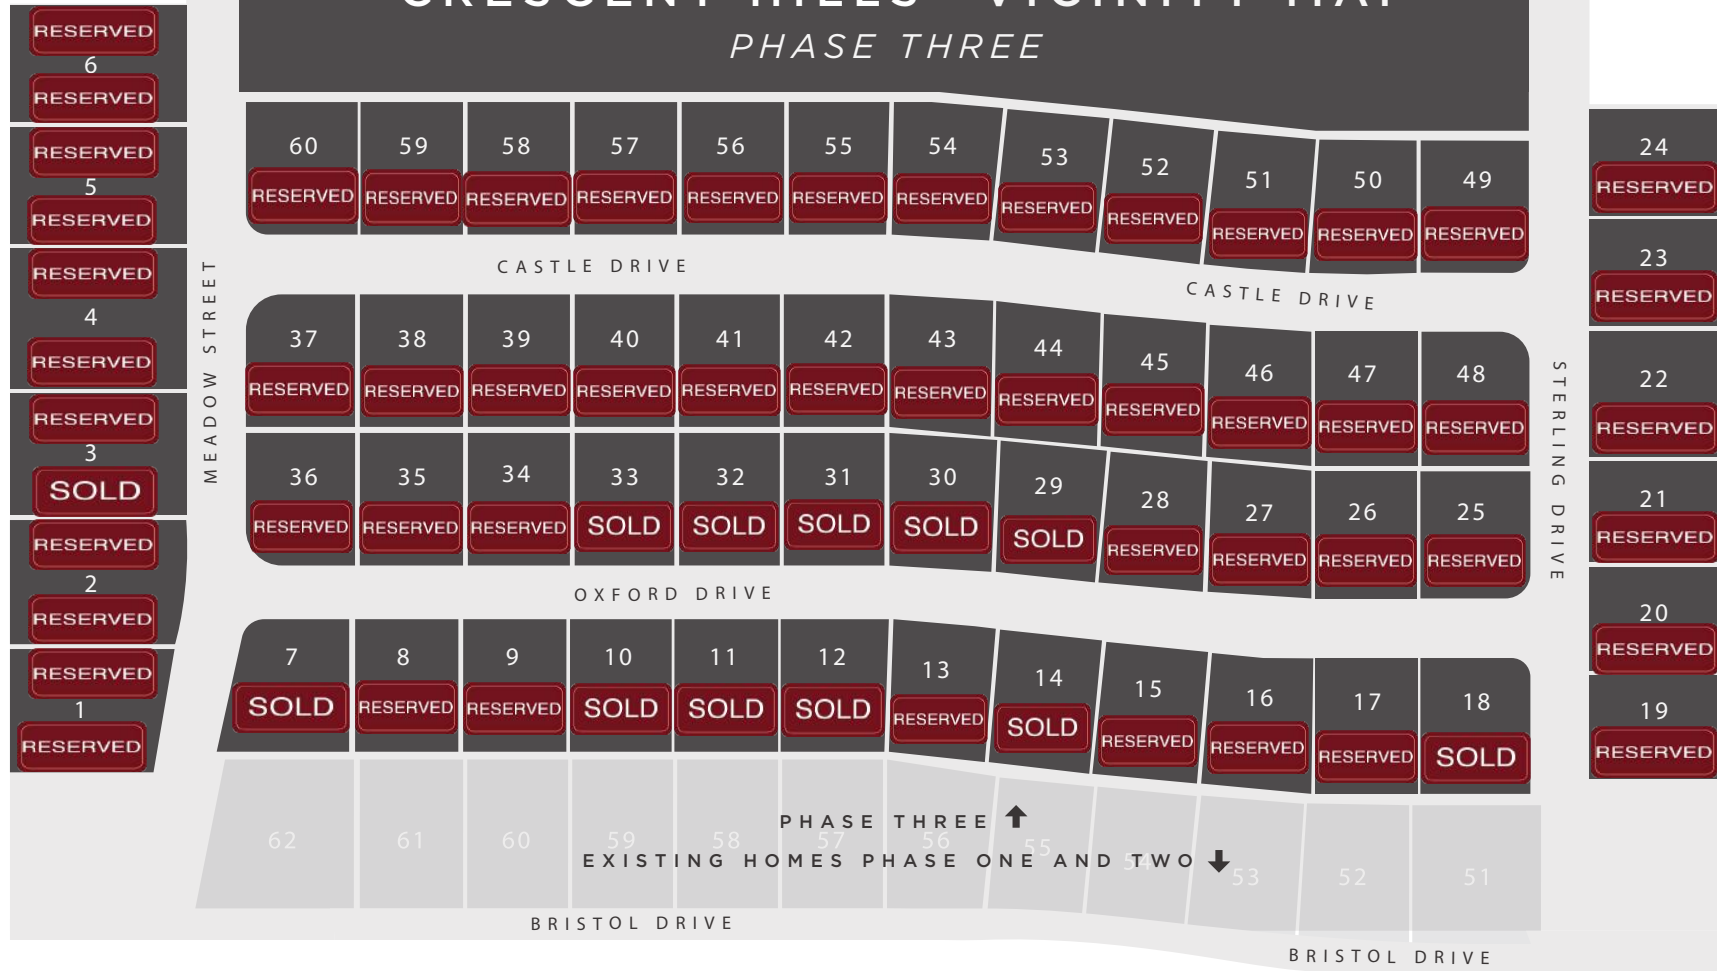

CRESCENT HILLS VICINITY MAP

PHASE THREE

CONTACT

Donna Christensen

FOR MORE INFORMATION

✉ donnabchristensen@gmail.com

☎ **435.559.2251**